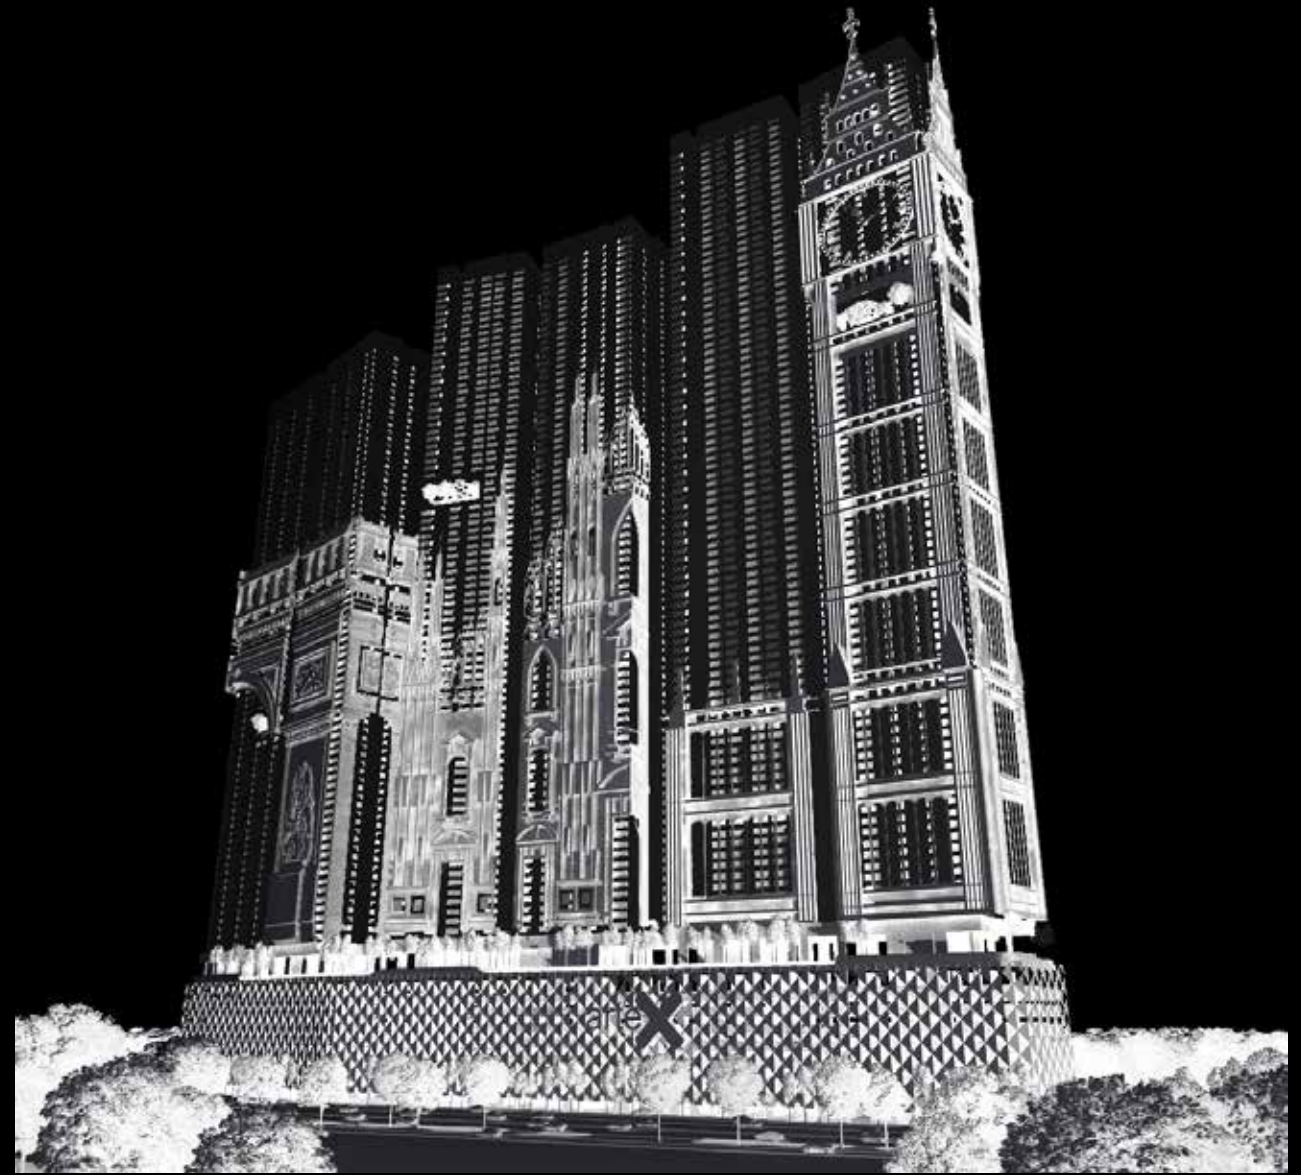

THE FUTURE OF ARTE

arte

TRAVEL THE WORLD