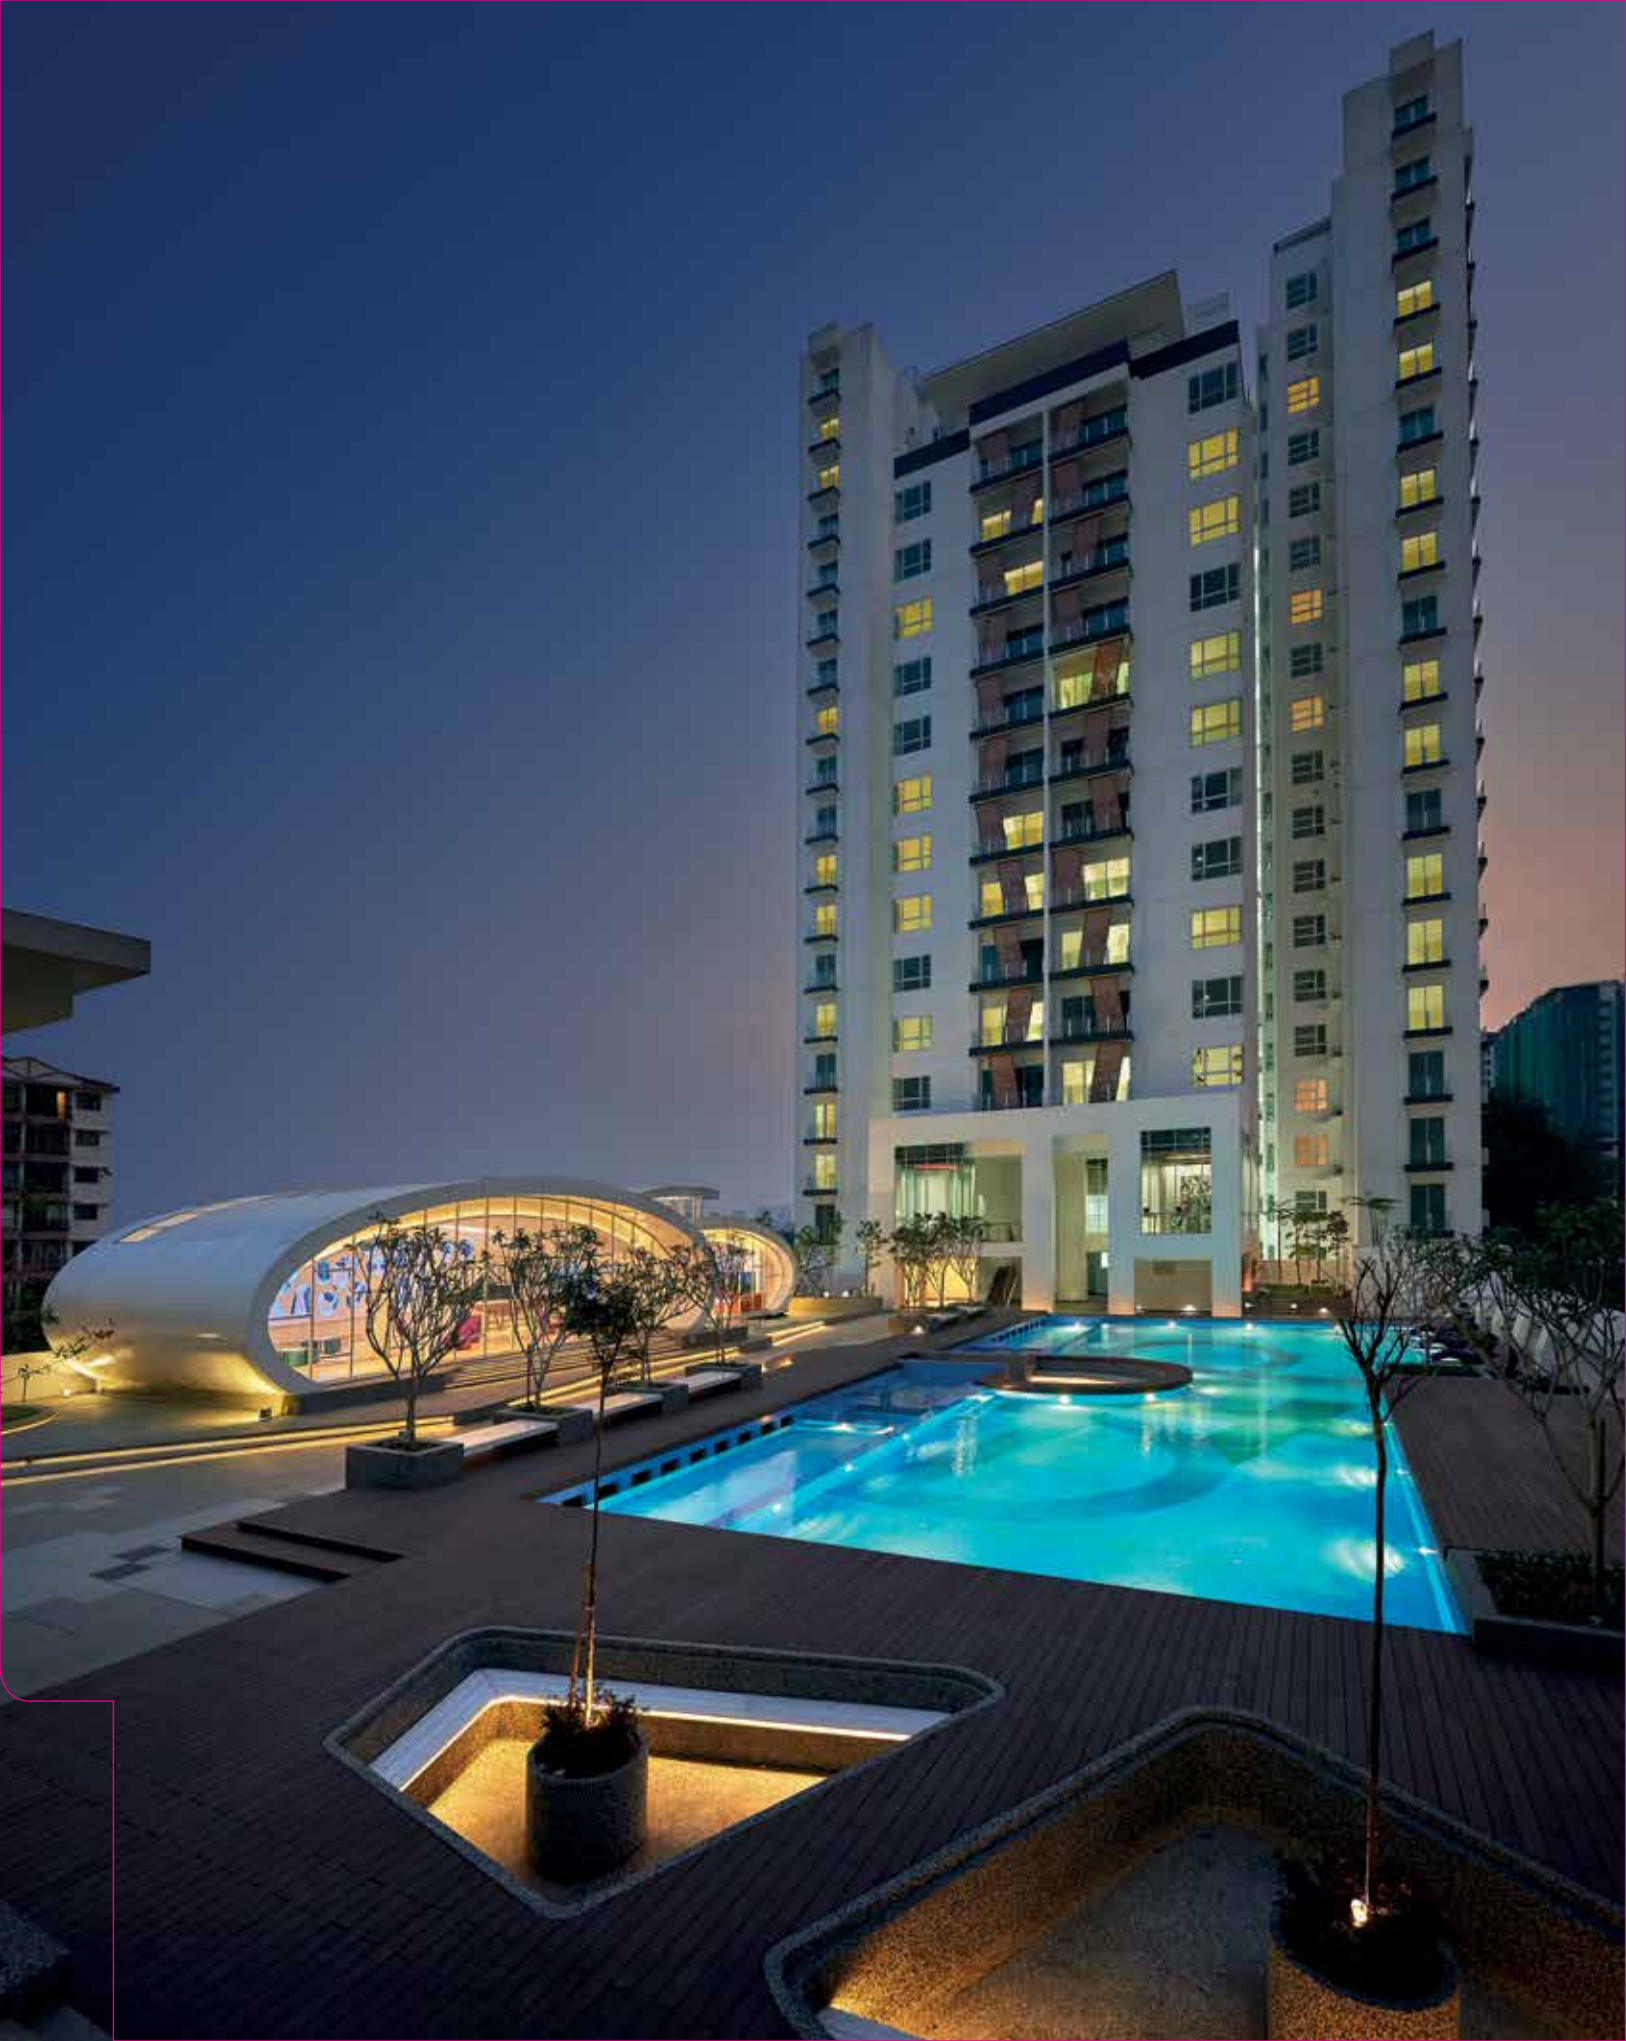

Gym Cafe

Gym

arte®

Kuchai Lama