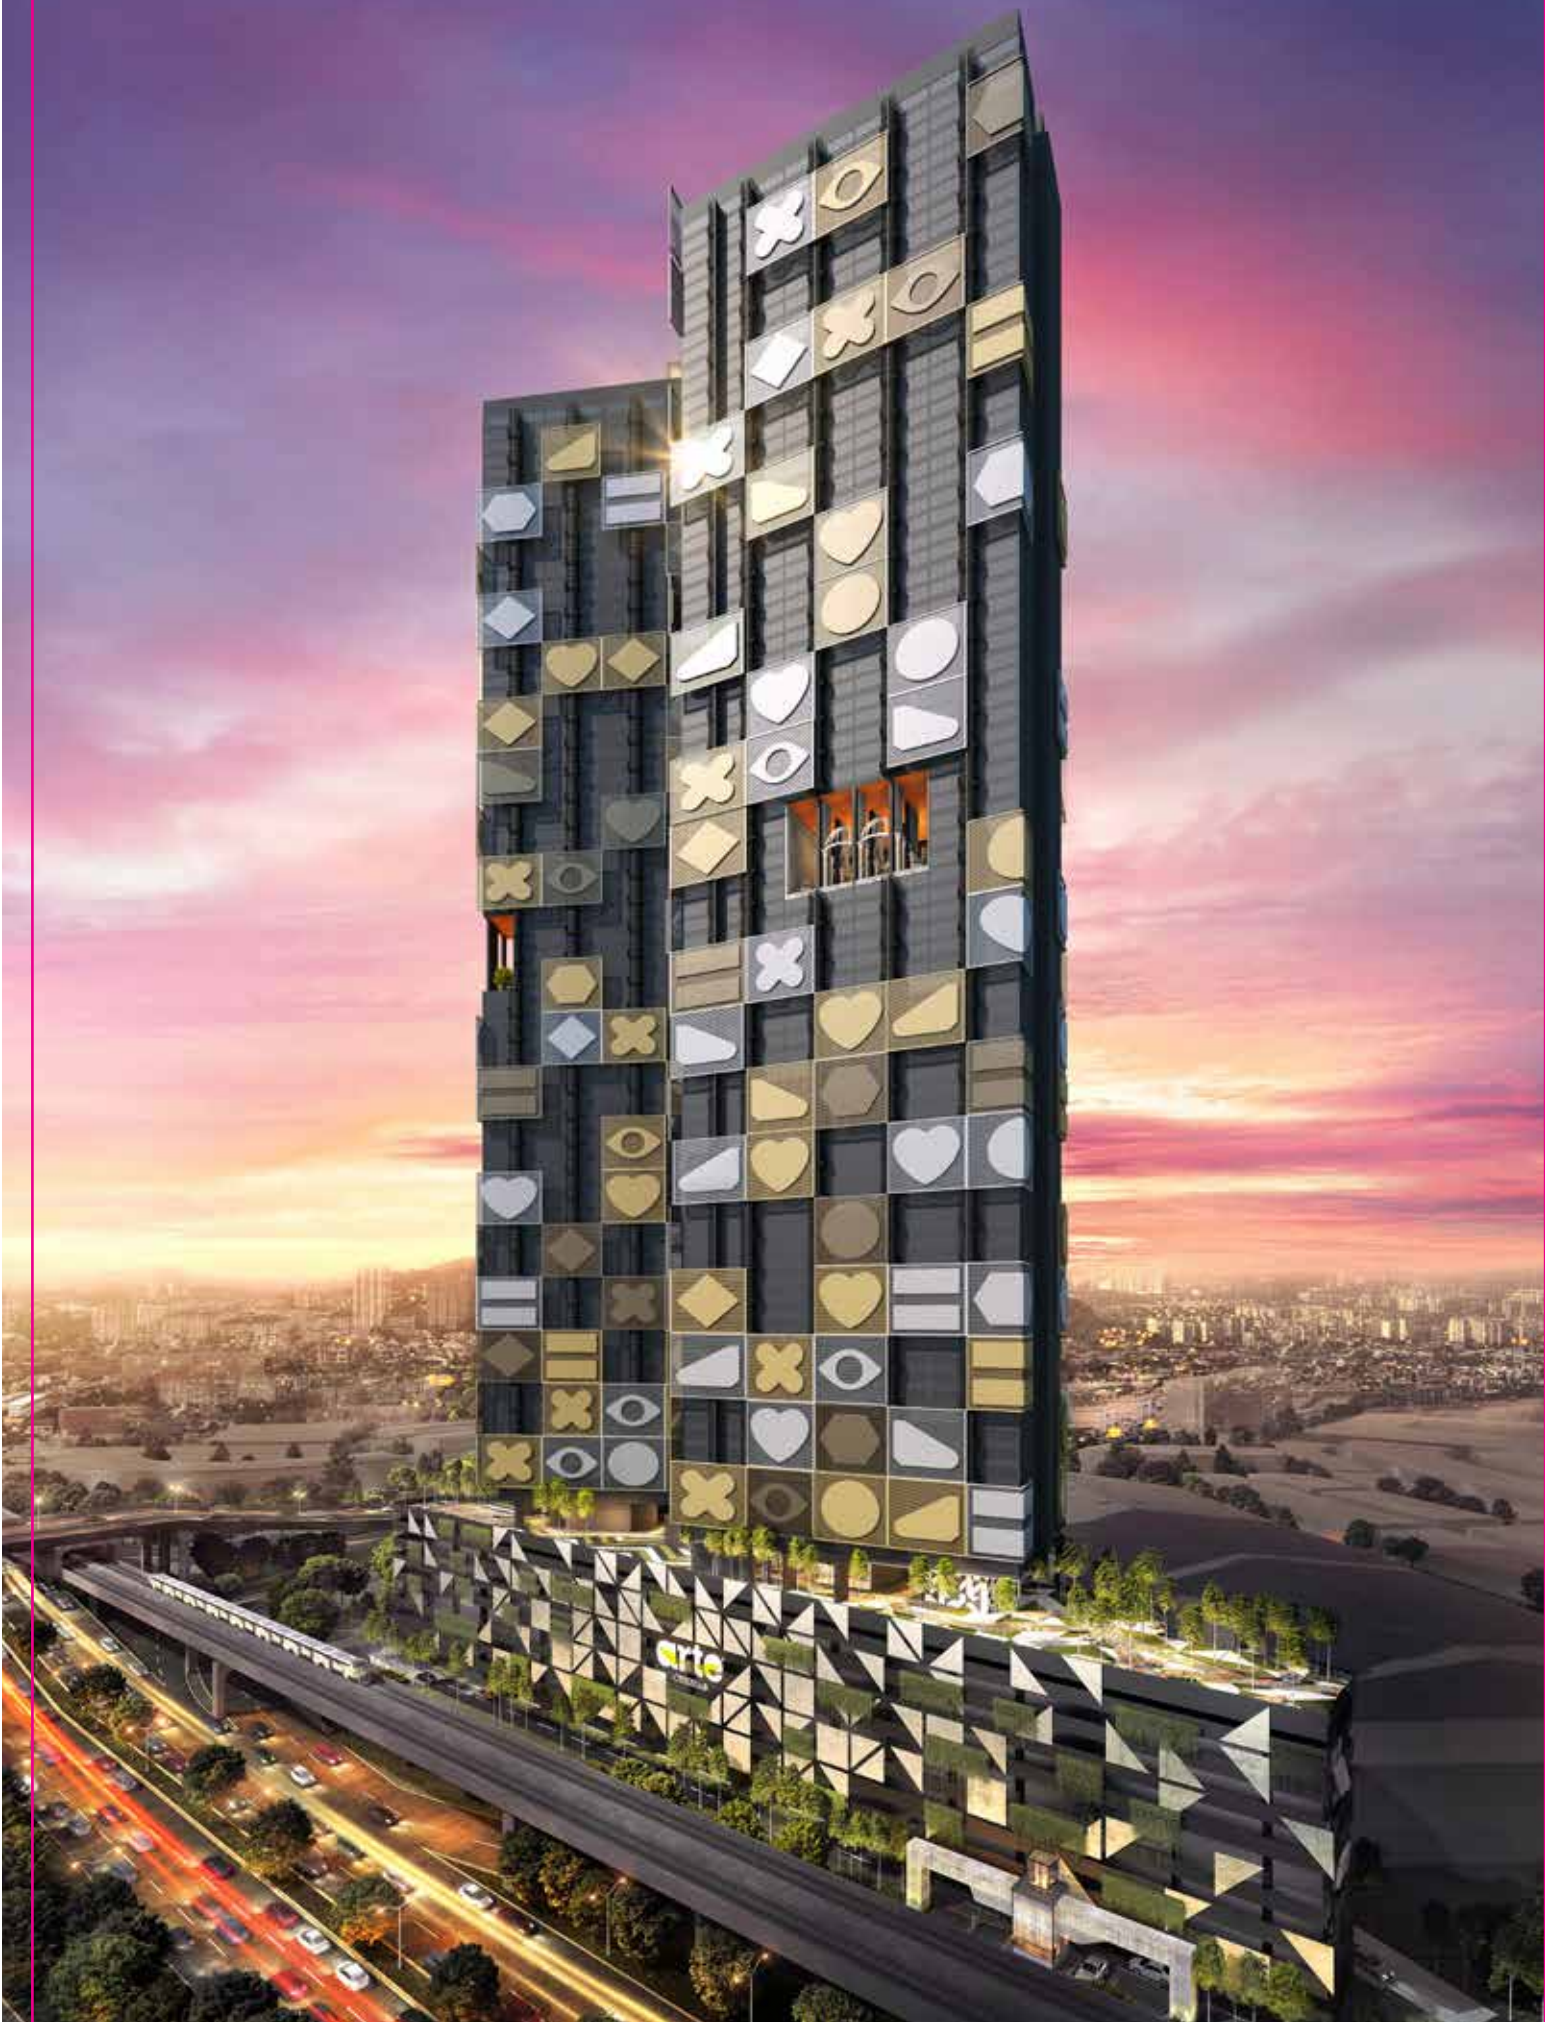

Our future direction for Arte Series is to set ourselves apart by striving to build the unbuildable, pushing creativity with unimaginable concepts and of course enhancing our property values for you, our Arte owners. Our achievements today are only made possible by your belief and trust placed in us to create something different, so that people may live differently.

If the building looks ordinary,
it would not be an Arte!

THOMAS CHAN

JOINT MANAGING DIRECTOR
NUSMETRO

A culmination of 20 years of experience in property development with 7600 commercial & residential units completed, the Arte Series by Nusmetro brings living differently to whole different dimension.

arte
S E R I E S
by **NUSMETRO**

2021

2019

2018

2017

2016

2015

STEP INTO STYLE

FRENCH-RETRO LIVING

BEYOND REALISM

SHAPING THE FUTURE

NEW DEPTHS TO LIFESTYLE

A LIVING ART FORM

STEP INTO STYLE

Tower 1 Lobby

Make a style statement in Arte Cheras. Its metallic facade in shimmering hues create a stylish landmark in the heart of Cheras. And its strikingly contemporary lobbies stun in more ways than one.