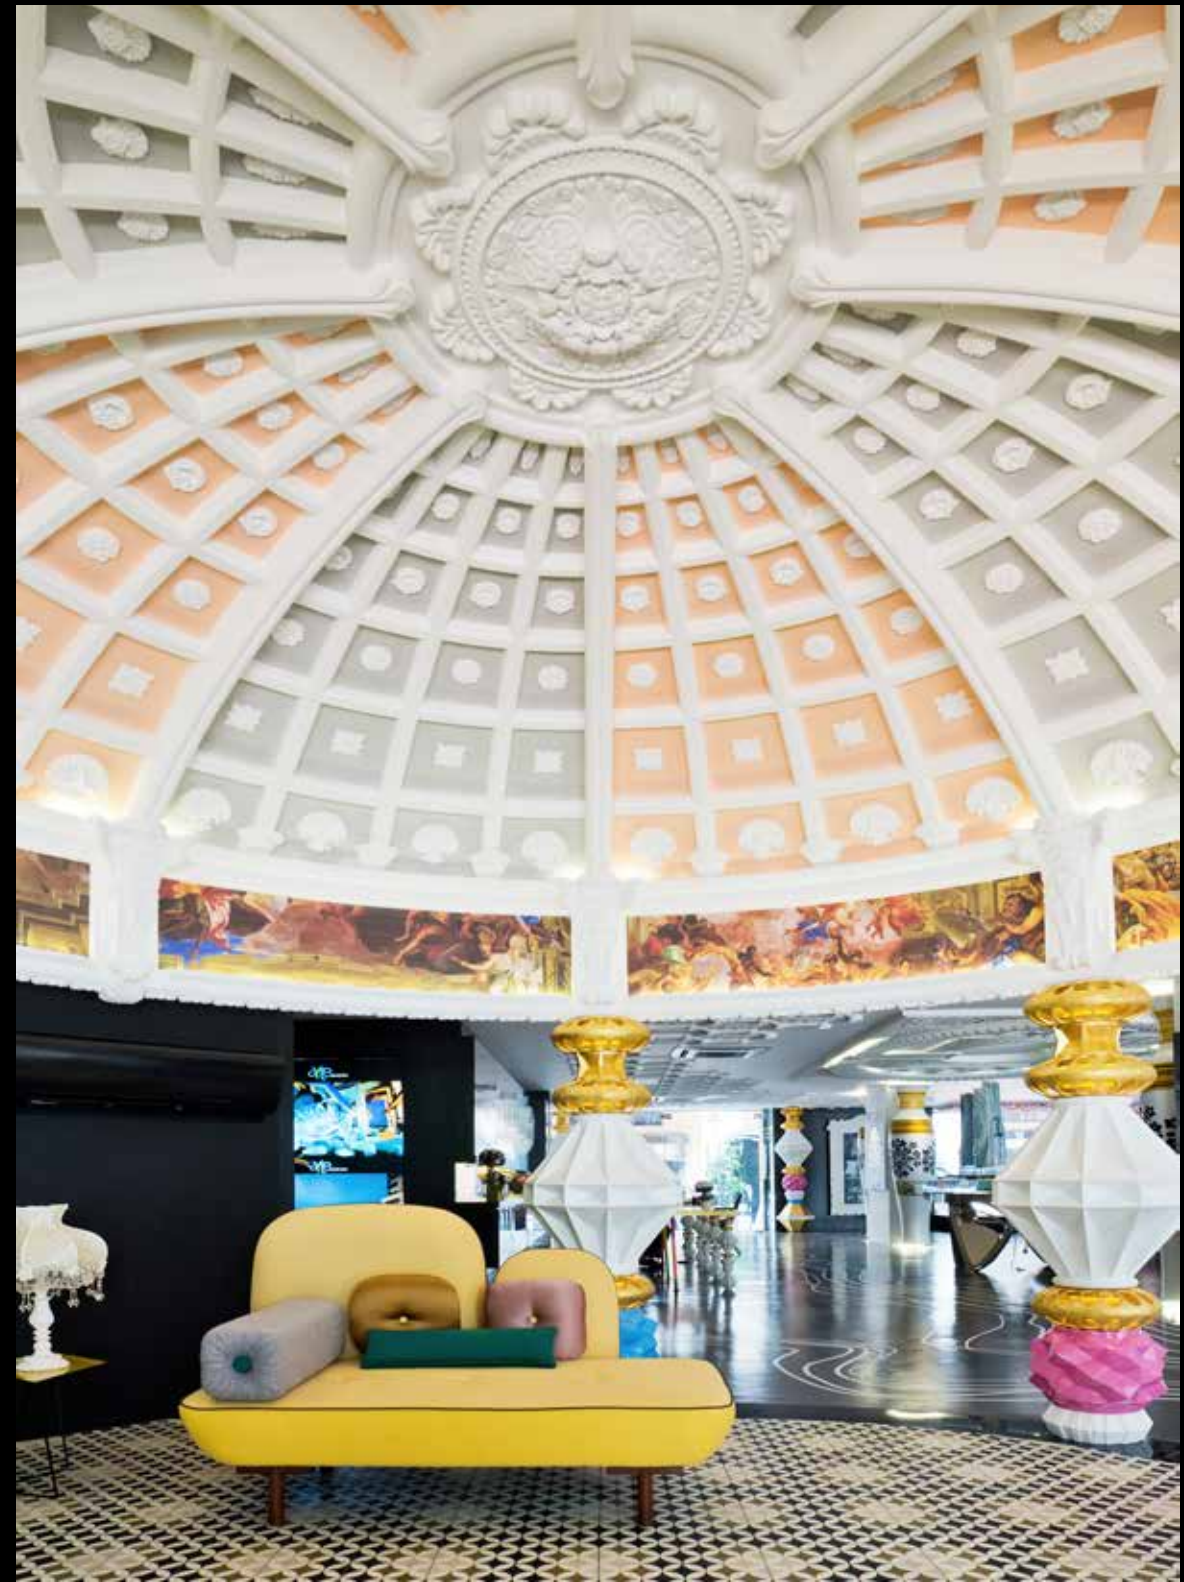

NUSMETRO SALES GALLERY

Unit 102 - 106, Block E, Phileo Damansara 1,
No.9, Jalan 16/11, 46350 Petaling Jaya, Selangor.
Tel 03-7955 6676, Fax 03-7954 6676

3.126194, 101.643925