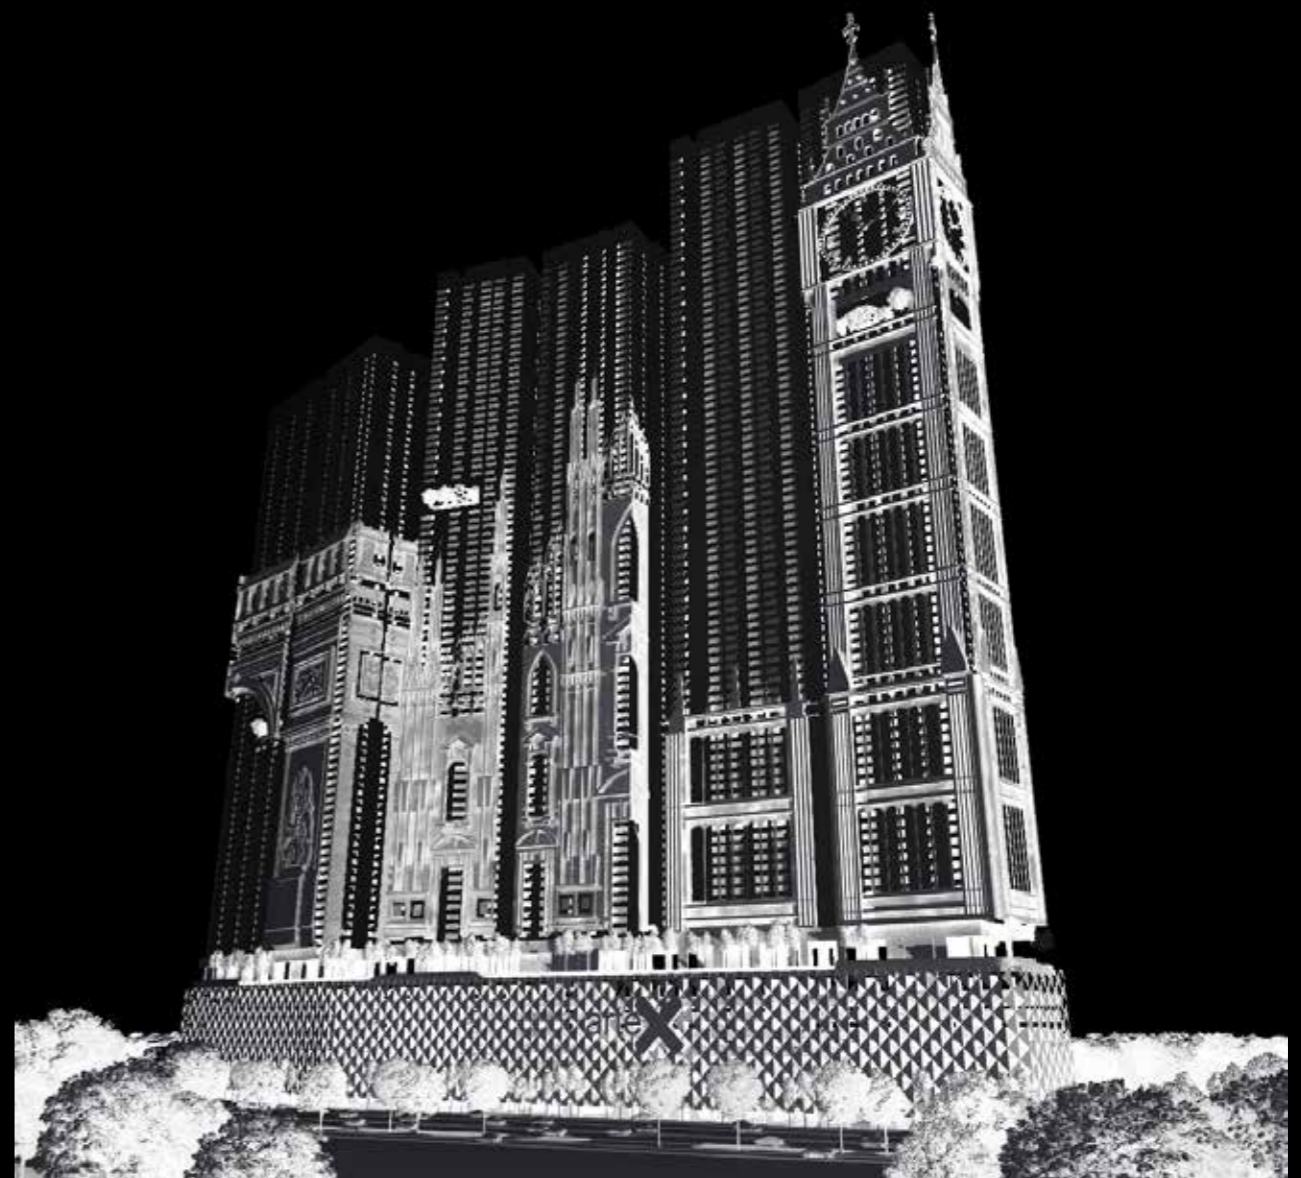

THE FUTURE OF ARTE

arte

TRAVEL THE WORLD