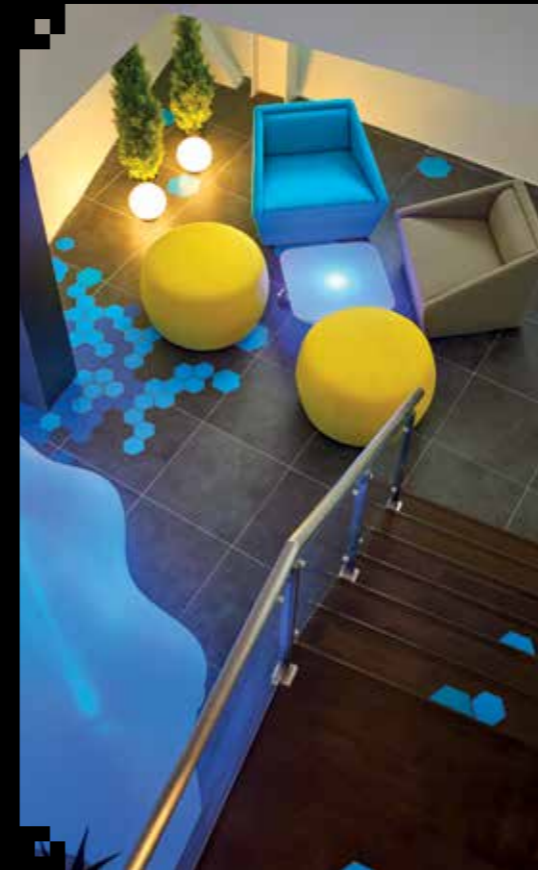

Completed late 2015 and delivered in the beginning of 2016, Arte Subang West now stands out as a prominent landmark in Shah Alam. Located near MSU, Aeon and parallel to the main highway, Arte Subang West has attracted families and young professionals alike. Due to the proximity to MSU and strategic location between Subang and Shah Alam, Arte Subang West is also benefiting owners with a high rental demand.