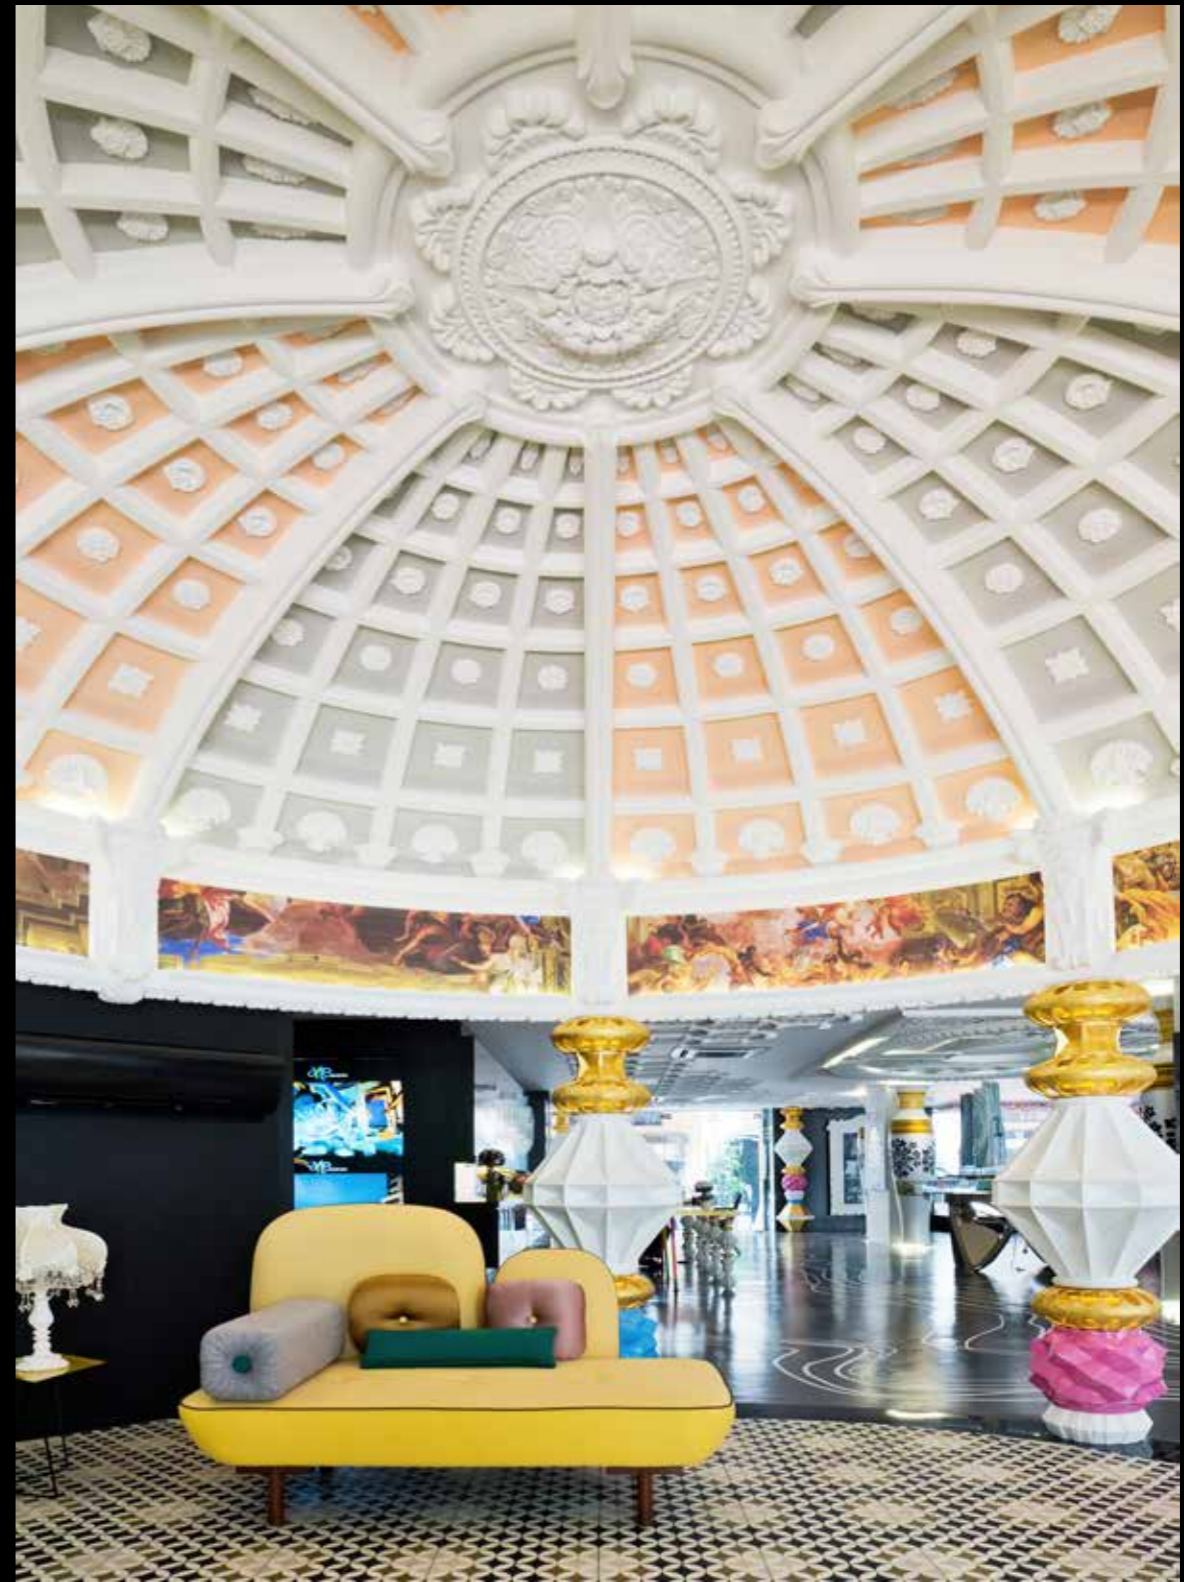

NUSMETRO SALES GALLERY

Unit 102 - 106, Block E, Phileo Damansara 1,
No.9, Jalan 16/11, 46350 Petaling Jaya, Selangor.
Tel 03-7955 6676, Fax 03-7954 6676

3.126194, 101.643925