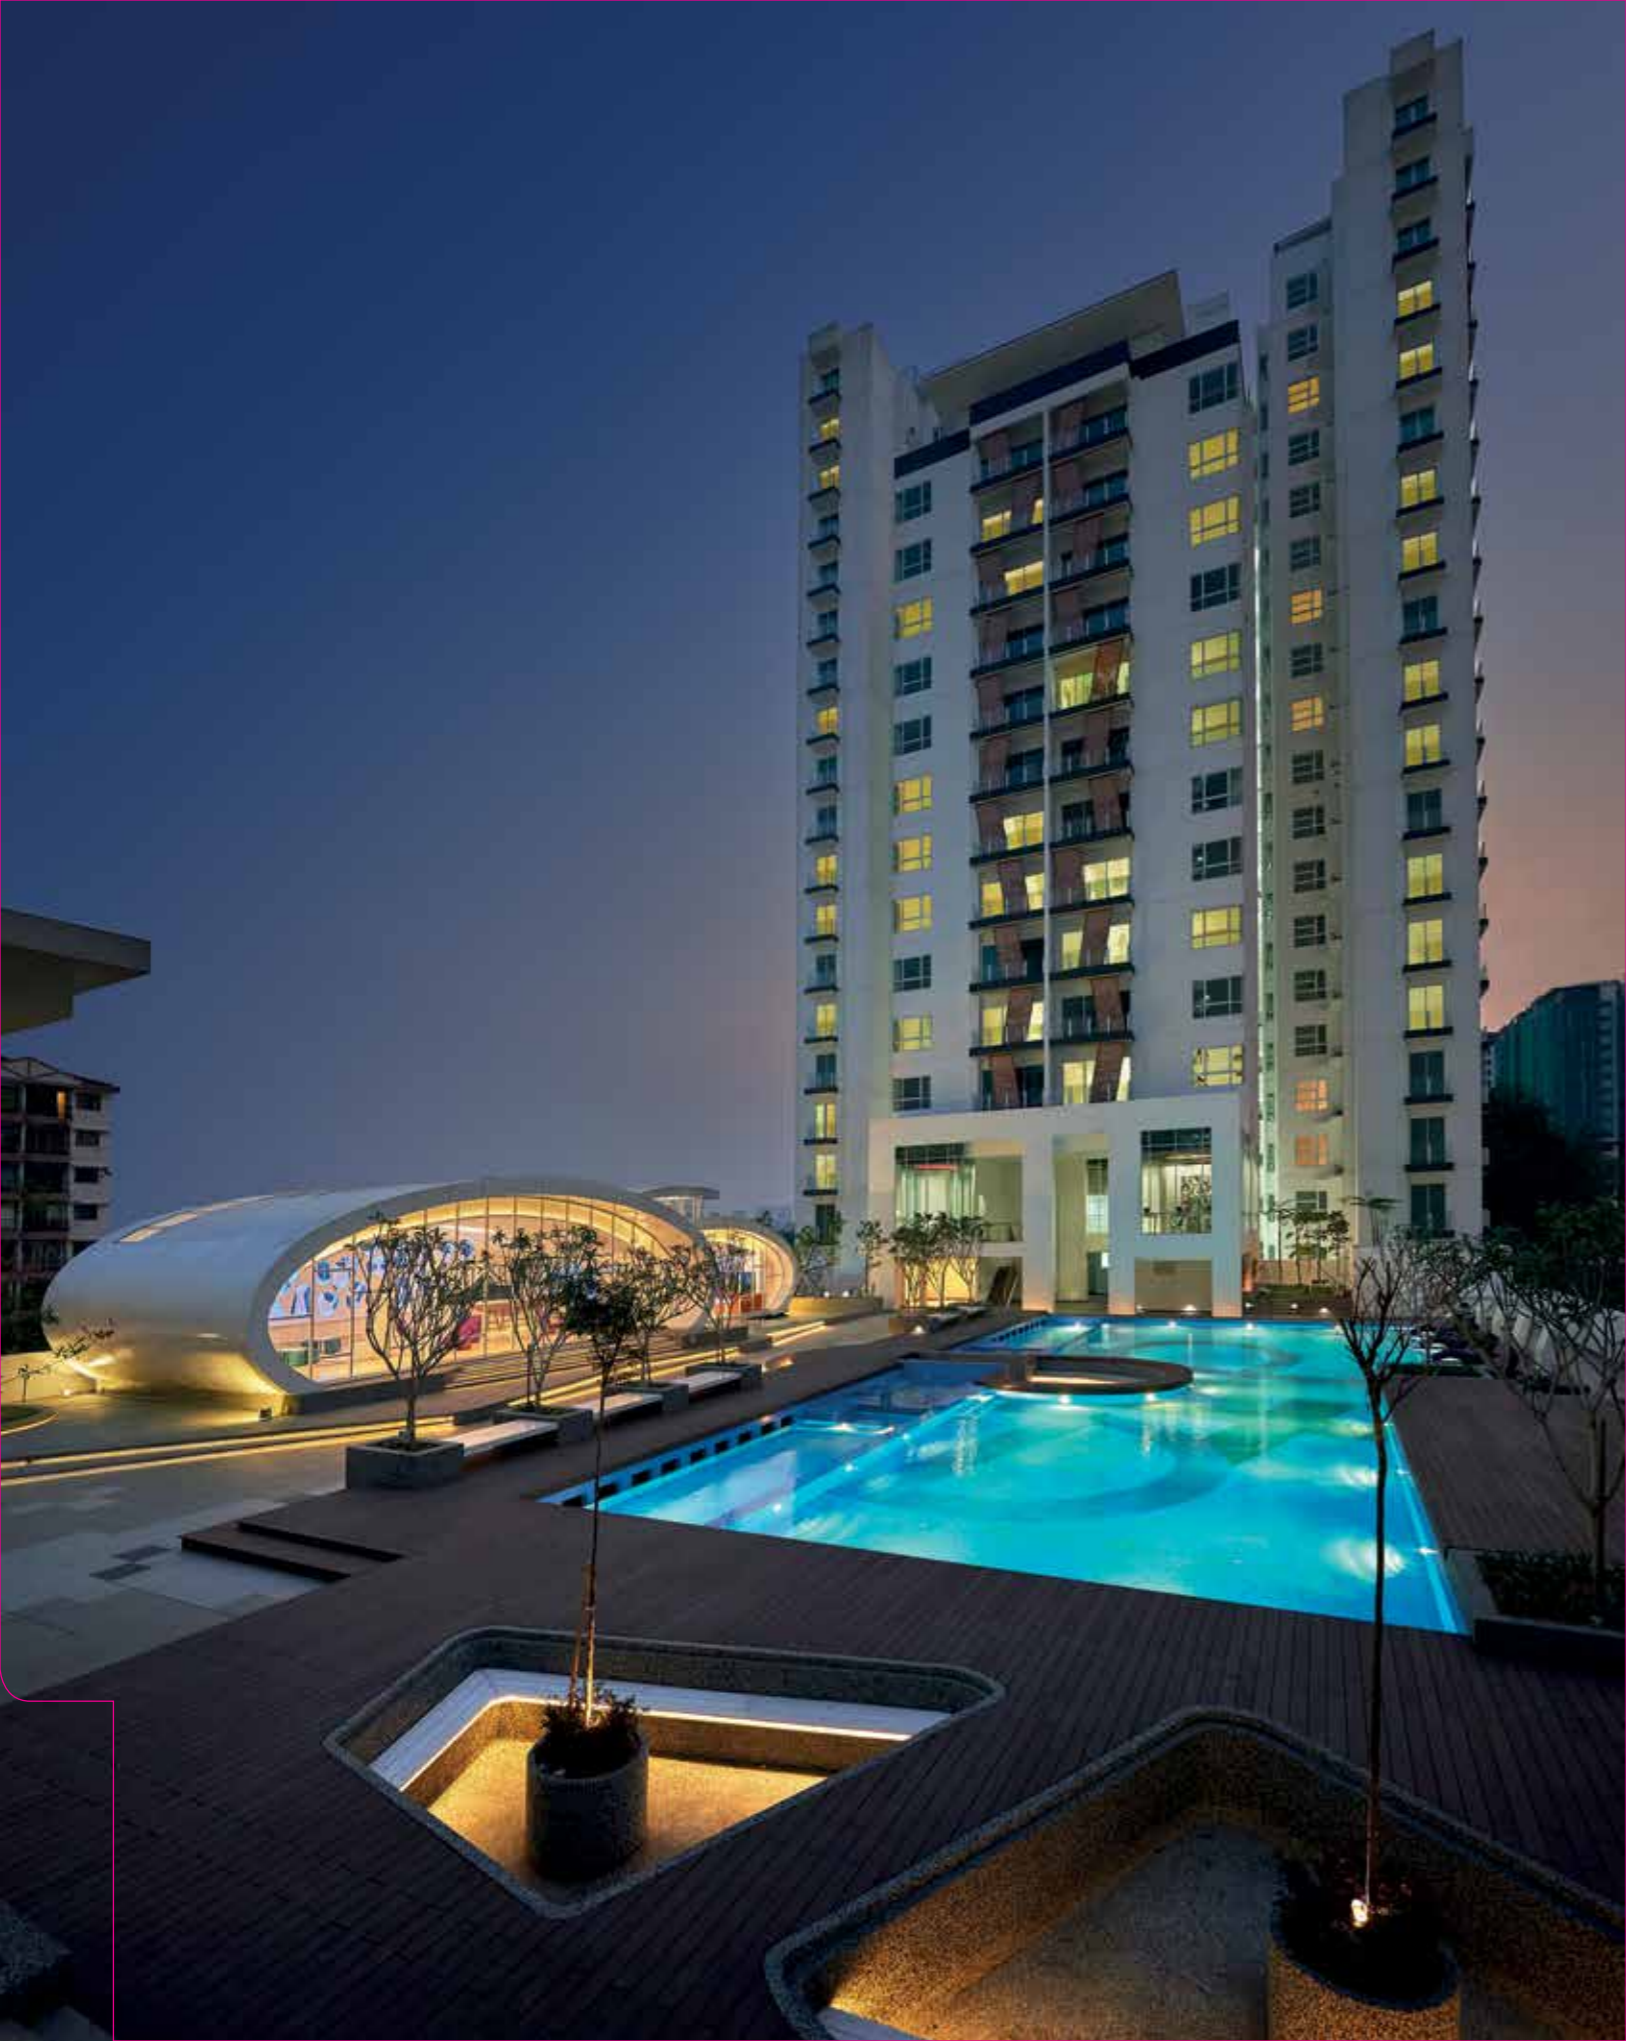

The Cube Entertainment Lounge

Gym Cafe

Gym

Colour Inspired Pool

arte®

Kuchai Lama

A LIVING ART FORM

Lifestyle Pods

A pair of Lifestyle Pods provide entertainment space for owners and their guests who are welcomed by a stately lobby area furnished with designer pieces to add a contemporary take on living art and luxury.